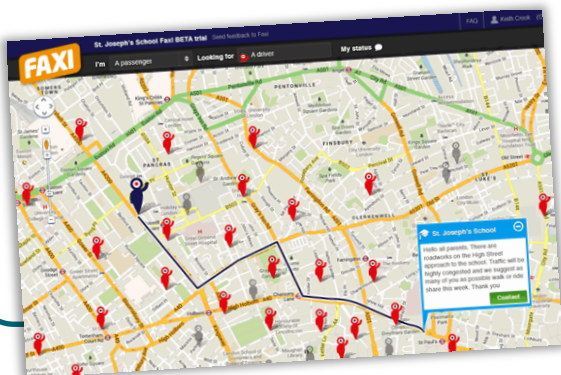

Car & Journey Sharing

We can provide you with a free licence to a community based car and journey sharing website to make lift and ride sharing easier and safer for your visitors.